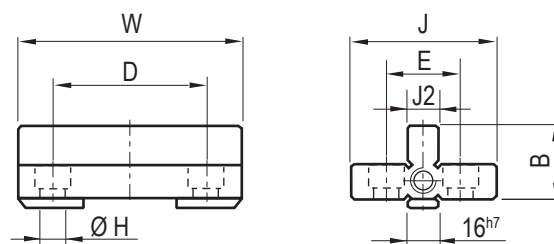

Art. 805N (Montata su Art. 863) / (Assembled on Art. 863)