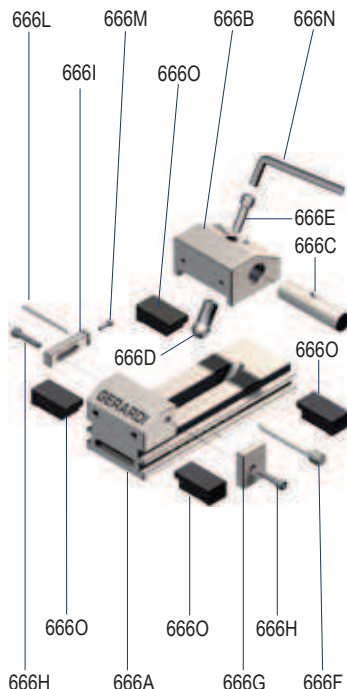

Tipo (grandezza) morsa / Vise (type) size	0	1	2	3	4	5	6	7	8
			160 kN	160 kN	180 kN	180 kN	180 kN	180 kN	200 kN

Parti di ricambio per Art. 666 / Spare parts for Art. 666

Art. 666

Art. 666A	Cod.	7.66.6A000	7.66.6A100	7.66.6A200	7.66.6A300	7.66.6A400	7.66.6A500	7.66.6A600	7.66.6A700	7.66.6A800
Art. 666B	Cod.	7.66.6B000	7.66.6B100	7.66.6B200	7.66.6B300	7.66.6B400	7.66.6B500	7.66.6B600	7.66.6B700	7.66.6B800
Art. 666C	Cod.	7.66.6C000	7.66.6C100	7.66.6C200	7.66.6C300	7.66.6C400	7.66.6C500	7.66.6C600	7.66.6C700	7.66.6C800
Art. 666D	Cod.	7.66.6D000	7.66.6D100	7.66.6D200	7.66.6D300	7.66.6D400	7.66.6D500	7.66.6D600	7.66.6D700	7.66.6D800
Art. 666E	Cod.	7.66.6E000	7.66.6E100	7.66.6E200	7.66.6E300	7.66.6E400	7.66.6E500	7.66.6E600	7.66.6E700	7.66.6E800
Art. 666F	Cod.	7.66.6F000	7.66.6F100	7.66.6F200	7.66.6F300	7.66.6F400	7.66.6F500	7.66.6F600	7.66.6F700	7.66.6F800
Art. 666G	Cod.	7.66.6G000	7.66.6G100	7.66.6G200	7.66.6G300	7.66.6G400	7.66.6G500	7.66.6G600	7.66.6G700	7.66.6G800
Art. 666H	Cod.	7.66.6H000	7.66.6H100	7.66.6H200	7.66.6H300	7.66.6H400	7.66.6H500	7.66.6H600	7.66.6H700	7.66.6H800
Art. 666I	Cod.	7.66.6I000	7.66.6I100	7.66.6I200	7.66.6I300	7.66.6I400	7.66.6I500	7.66.6I600	7.66.6I700	7.66.6I800
Art. 666L	Cod.	7.66.6L000	7.66.6L100	7.66.6L200	7.66.6L300	7.66.6L400	7.66.6L500	7.66.6L600	7.66.6L700	7.66.6L800
Art. 666M	Cod.	7.66.6M000	7.66.6M100	7.66.6M200	7.66.6M300	7.66.6M400	7.66.6M500	7.66.6M600	7.66.6M700	7.66.6M800
Art. 666N	Cod.	7.66.6N000	7.66.6N100	7.66.6N200	7.66.6N300	7.66.6N400	7.66.6N500	7.66.6N600	7.66.6N700	7.66.6N800
Art. 666O	Cod.	7.66.6O000	7.66.6O100	7.66.6O200	7.66.6O300	7.66.6O400	7.66.6O500	7.66.6O600	7.66.6O700	7.66.6O800

Tipo (grandezza) morsa / Vise (type) size	0	1	2	3	4	5	6	7	8
			160 kN	160 kN	180 kN	180 kN	180 kN	180 kN	200 kN

Parti di ricambio in acciaio inox per Art. 666S / Spare parts in stainless steel for Art. 666S