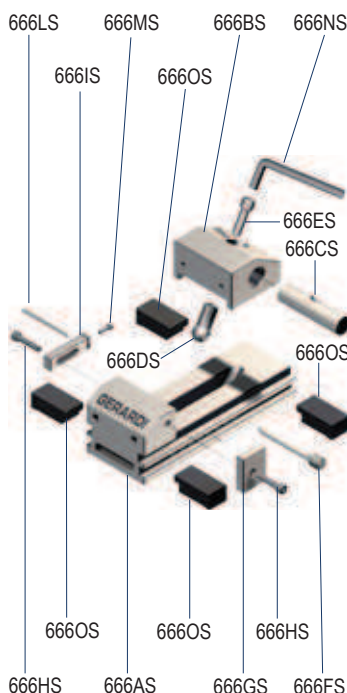

Parti di ricambio in acciaio inox per Art. 666S / Spare parts in stainless steel for Art. 666S

Art. 666S

Art. 666AS	Cod.	7.66.6AS00	7.66.6AS10	7.66.6AS20	7.66.6AS30	7.66.6AS40	7.66.6AS50	7.66.6AS60	7.66.6AS70	7.66.6AS80
Art. 666BS	Cod.	7.66.6BS00	7.66.6BS10	7.66.6BS20	7.66.6BS30	7.66.6BS40	7.66.6BS50	7.66.6BS60	7.66.6BS70	7.66.6BS80
Art. 666CS	Cod.	7.66.6CS00	7.66.6CS10	7.66.6CS20	7.66.6CS30	7.66.6CS40	7.66.6CS50	7.66.6CS60	7.66.6CS70	7.66.6CS80
Art. 666DS	Cod.	7.66.6DS00	7.66.6DS10	7.66.6DS20	7.66.6DS30	7.66.6DS40	7.66.6DS50	7.66.6DS60	7.66.6DS70	7.66.6DS80
Art. 666ES	Cod.	7.66.6ES00	7.66.6ES10	7.66.6ES20	7.66.6ES30	7.66.6ES40	7.66.6ES50	7.66.6ES60	7.66.6ES70	7.66.6ES80
Art. 666FS	Cod.	7.66.6FS00	7.66.6FS10	7.66.6FS20	7.66.6FS30	7.66.6FS40	7.66.6FS50	7.66.6FS60	7.66.6FS70	7.66.6FS80
Art. 666GS	Cod.	7.66.6GS00	7.66.6GS10	7.66.6GS20	7.66.6GS30	7.66.6GS40	7.66.6GS50	7.66.6GS60	7.66.6GS70	7.66.6GS80
Art. 666HS	Cod.	7.66.6HS00	7.66.6HS10	7.66.6HS20	7.66.6HS30	7.66.6HS40	7.66.6HS50	7.66.6HS60	7.66.6HS70	7.66.6HS80
Art. 666IS	Cod.	7.66.6IS00	7.66.6IS10	7.66.6IS20	7.66.6IS30	7.66.6IS40	7.66.6IS50	7.66.6IS60	7.66.6IS70	7.66.6IS80
Art. 666LS	Cod.	7.66.6LS00	7.66.6LS10	7.66.6LS20	7.66.6LS30	7.66.6LS40	7.66.6LS50	7.66.6LS60	7.66.6LS70	7.66.6LS80
Art. 666MS	Cod.	7.66.6MS00	7.66.6MS10	7.66.6MS20	7.66.6MS30	7.66.6MS40	7.66.6MS50	7.66.6MS60	7.66.6MS70	7.66.6MS80
Art. 666NS	Cod.	7.66.6NS00	7.66.6NS10	7.66.6NS20	7.66.6NS30	7.66.6NS40	7.66.6NS50	7.66.6NS60	7.66.6NS70	7.66.6NS80
Art. 666OS	Cod.	7.66.6OS00	7.66.6OS10	7.66.6OS20	7.66.6OS30	7.66.6OS40	7.66.6OS50	7.66.6OS60	7.66.6OS70	7.66.6OS80