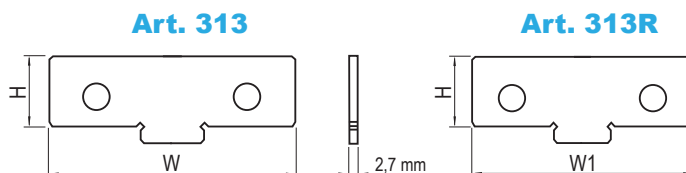

Tipo (grandezza) morsa / Vise (type) size	1	2	3	4	5	6
---	---	---	---	---	---	---

Art. 313

Coppia di piastre parallele magnetiche piane
Pair of straight parallels magnetic plates

Art. 313

W	100	125	150	175	200	300
H	23	33	43	53	53	68
Cod.	4.31.31000	4.31.32000	4.31.33000	4.31.34000	4.31.35000	4.31.36000

Art. 313R

Coppia di piastre parallele magnetiche piane ridotte
Pair of straight parallels magnetic narrow plates

Art. 313R

W1	74	94	124	144	169	194
H	23	33	43	53	53	68
Cod.	4.31.3R100	4.31.3R200	4.31.3R300	4.31.3R400	4.31.3R500	4.31.3R600

Art. 310

Set piccolo di piastre parallele magnetiche piane (Fino a 6 coppie)
Small set of straight magnetic parallels plates (Max 6 pairs)

Art. 311

Set grande di piastre parallele magnetiche piane (Fino a 10 coppie)
Big set of straight magnetic parallels plates (Max 10 pairs)