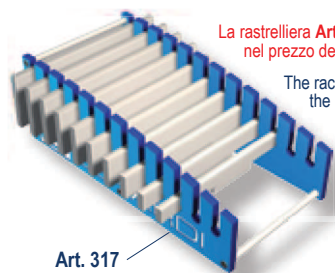

Tipo (grandezza) morsa / Vise (type) size	1	2	3	4	5	6
---	---	---	---	---	---	---

Art. 313

Coppia di piastre parallele magnetiche piane
Pair of straight parallels magnetic plates

Art. 313

W	100	125	150	175	200	300
H	23	33	43	53	53	68
Cod.	4.31.31000	4.31.32000	4.31.33000	4.31.34000	4.31.35000	4.31.36000

Art. 313R

Coppia di piastre parallele magnetiche piane ridotte
Pair of straight parallels magnetic narrow plates

Art. 313R

W1	74	94	124	144	169	194
H	23	33	43	53	53	68
Cod.	4.31.3R100	4.31.3R200	4.31.3R300	4.31.3R400	4.31.3R500	4.31.3R600

Art. 310

Set piccolo di piastre parallele magnetiche piane (Fino a 6 coppie)
Small set of straight magnetic parallels plates (Max 6 pairs)

Art. 311

Set grande di piastre parallele magnetiche piane (Fino a 10 coppie)
Big set of straight magnetic parallels plates (Max 10 pairs)