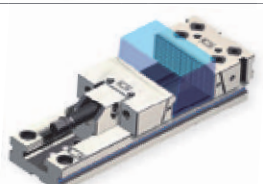

Art. 230H

Piastra ganascia intercambiabile bombata a pettine
Round comb interchangeable jaw plate